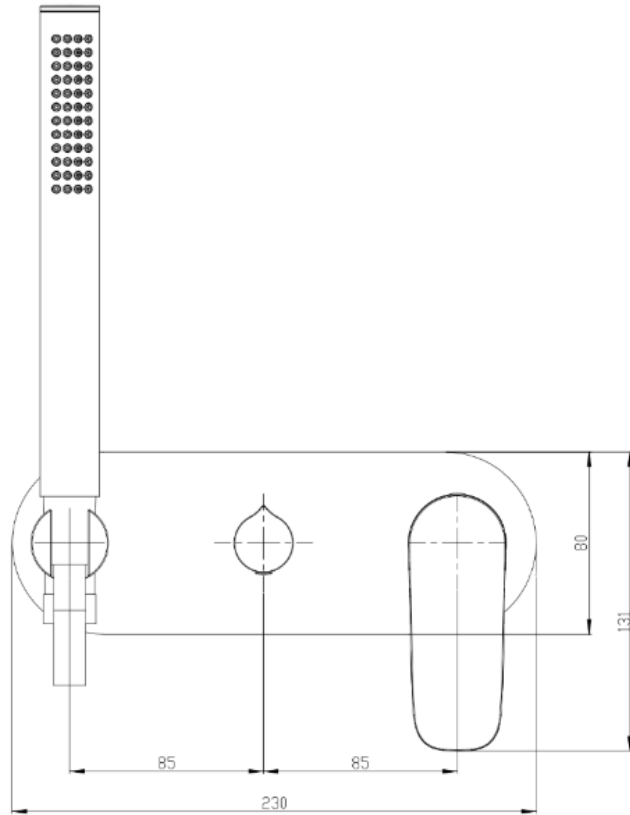

Curva 1-Plate Wall Mixer with Hand Shower Trim Kit

Product Specifications

Code:	CUR-07-1P-TK-MB
Finish:	Matte Black
Barcode:	9339897014953
WELS Star:	3 Star
WELS Rating:	8.5L/Min
Cartridge:	Kerox 35mm Cartridge
Spindle/Divertor:	1/4 Turn Ceramic Disc
Primary Material:	Low Lead Brass
Special Features:	Spare Parts Available

CUR-07-1P-TK-BB
Brushed Brass
PVD

CUR-07-1P-TK-BN
Brushed Nickel
PVD

CUR-07-1P-TK-GM
Gunmetal
PVD

CUR-07-1P-TK-CH
Chrome
Electroplate

CUR-07-1P-TK-MB
Matte Black
Electroplate

Lead Free

Experience, *the difference.*