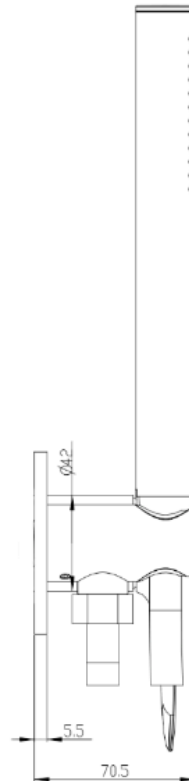

Curva 1-Plate Wall Mixer with Hand Shower Trim Kit

Product Specifications

Code:	CUR-07-1P-TK-MB
Finish:	Matte Black
Barcode:	9339897014953
WELS Star:	3 Star
WELS Rating:	8.5L/Min
Cartridge:	Kerox 35mm Cartridge
Spindle/Divertor:	1/4 Turn Ceramic Disc
Primary Material:	Low Lead Brass
Special Features:	Spare Parts Available

CUR-07-1P-TK-BB
Brushed Brass
PVD

CUR-07-1P-TK-BN
Brushed Nickel
PVD

CUR-07-1P-TK-GM
Gunmetal
PVD

CUR-07-1P-TK-CH
Chrome
Electroplate

CUR-07-1P-TK-MB
Matte Black
Electroplate

Lead Free

Experience, *the difference.*