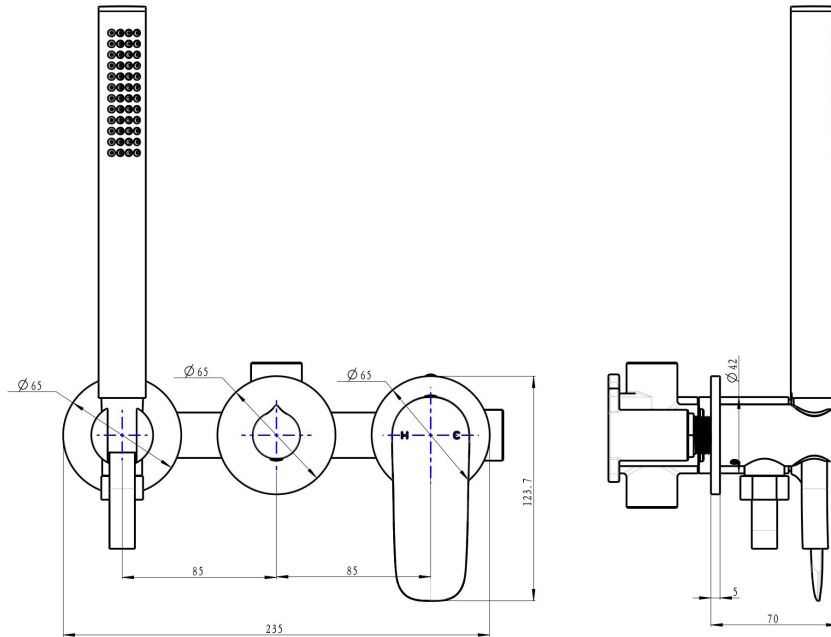

Curva 3-Plate Wall Mixer with Hand Shower

Product Specifications

Code:	CUR-07-3P-BB
Finish:	Brushed Brass
Barcode:	9339897015028
WELS Star:	3 Star
WELS Rating:	8.5L/Min
Cartridge:	Kerox 35mm Cartridge
Spindle/Divertor:	1/4 Turn Ceramic Disc
Primary Material:	Low Lead Brass
Technical Features:	Body: UNI-400
Special Features:	Spare Parts Available

CUR-07-3P-MB
Matte Black
Electroplate

CUR-07-3P-BN
Brushed Nickel
PVD

CUR-07-3P-GM
Gunmetal
PVD

CUR-07-3P-CH
Chrome
Electroplate

CUR-07-3P-BB
Brushed Brass
PVD

Lead Free

Experience, the difference.

LINSOL.COM.AU