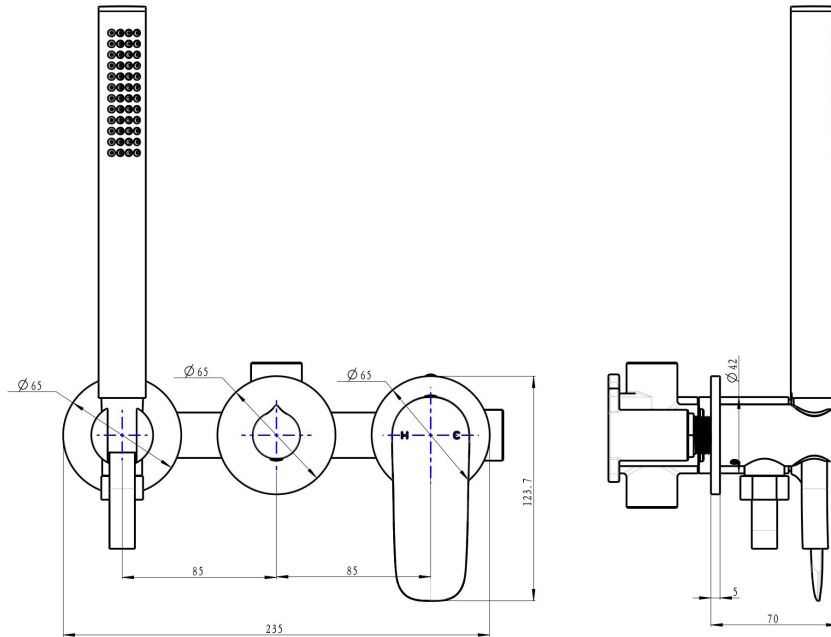

Curva 3-Plate Wall Mixer with Hand Shower

Product Specifications

Code:	CUR-07-3P-BN
Finish:	Brushed Nickel
Barcode:	9339897015011
WELS Star:	3 Star
WELS Rating:	8.5L/Min
Cartridge:	Kerox 35mm Cartridge
Spindle/Divertor:	1/4 Turn Ceramic Disc
Primary Material:	Low Lead Brass
Technical Features:	Body: UNI-400
Special Features:	Spare Parts Available

 CUR-07-3P-MB Matte Black Electroplate	 CUR-07-3P-BN Brushed Nickel PVD	 CUR-07-3P-GM Gunmetal PVD
 CUR-07-3P-CH Chrome Electroplate	 CUR-07-3P-BB Brushed Brass PVD	

Experience, *the difference.*

LINSOL.COM.AU