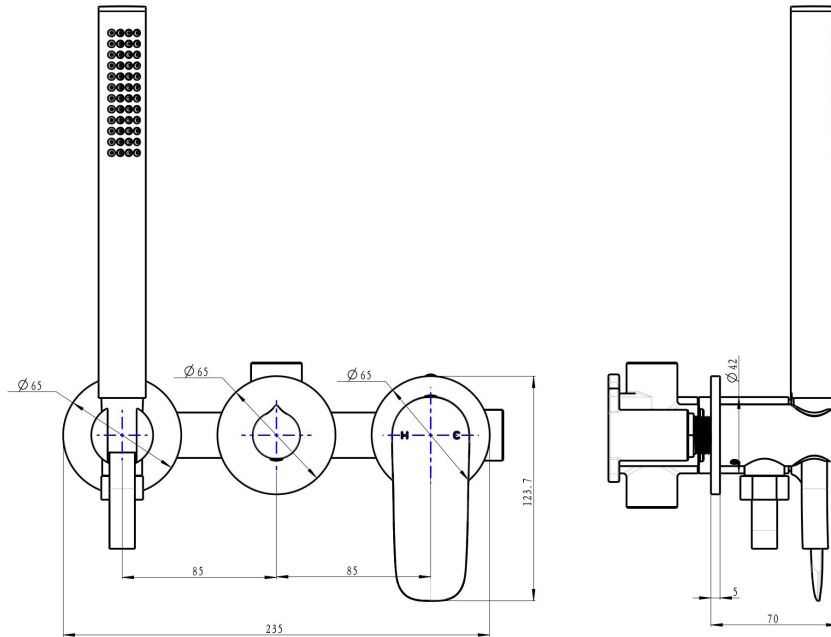

Curva 3-Plate Wall Mixer with Hand Shower

Product Specifications

Code:	CUR-07-3P-CH
Finish:	Chrome
Barcode:	9339897014991
WELS Star:	3 Star
WELS Rating:	8.5L/Min
Cartridge:	Kerox 35mm Cartridge
Spindle/Divertor:	1/4 Turn Ceramic Disc
Primary Material:	Low Lead Brass
Technical Features:	Body: UNI-400
Special Features:	Spare Parts Available

CUR-07-3P-MB
Matte Black
Electroplate

CUR-07-3P-BN
Brushed Nickel
PVD

CUR-07-3P-GM
Gunmetal
PVD

CUR-07-3P-CH
Chrome
Electroplate

CUR-07-3P-BB
Brushed Brass
PVD

Lead Free

Experience, the difference.

LINSOL.COM.AU