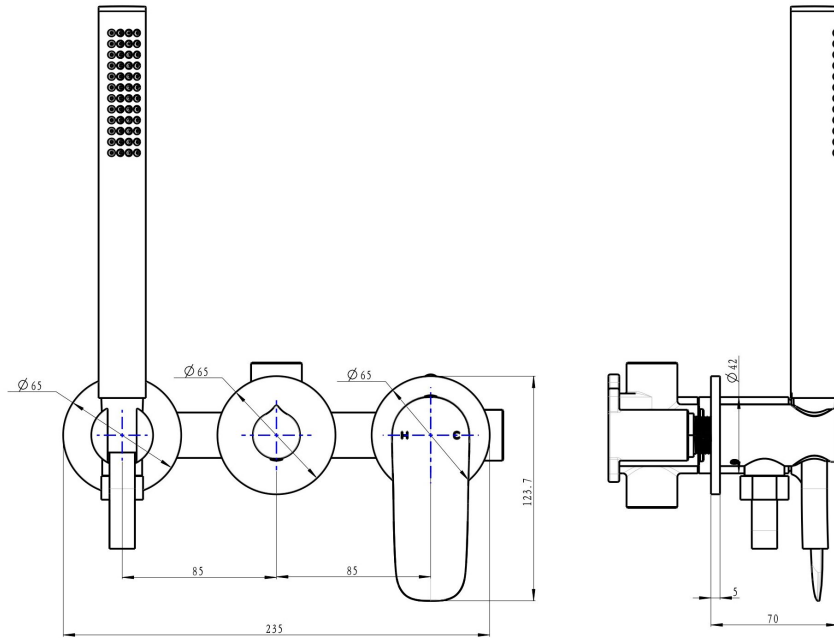

Curva 3-Plate Wall Mixer with Hand Shower

Product Specifications

Code:	CUR-07-3P-GM
Finish:	Gunmetal
Barcode:	9339897015035
WELS Star:	3 Star
WELS Rating:	8.5L/Min
Cartridge:	Kerox 35mm Cartridge
Spindle/Divertor:	1/4 Turn Ceramic Disc
Primary Material:	Low Lead Brass
Technical Features:	Body: UNI-400
Special Features:	Spare Parts Available

CUR-07-3P-MB
Matte Black
Electroplate

CUR-07-3P-BN
Brushed Nickel
PVD

CUR-07-3P-GM
Gunmetal
PVD

CUR-07-3P-CH
Chrome
Electroplate

CUR-07-3P-BB
Brushed Brass
PVD

Lead Free

Experience, the difference.

LINSOL.COM.AU