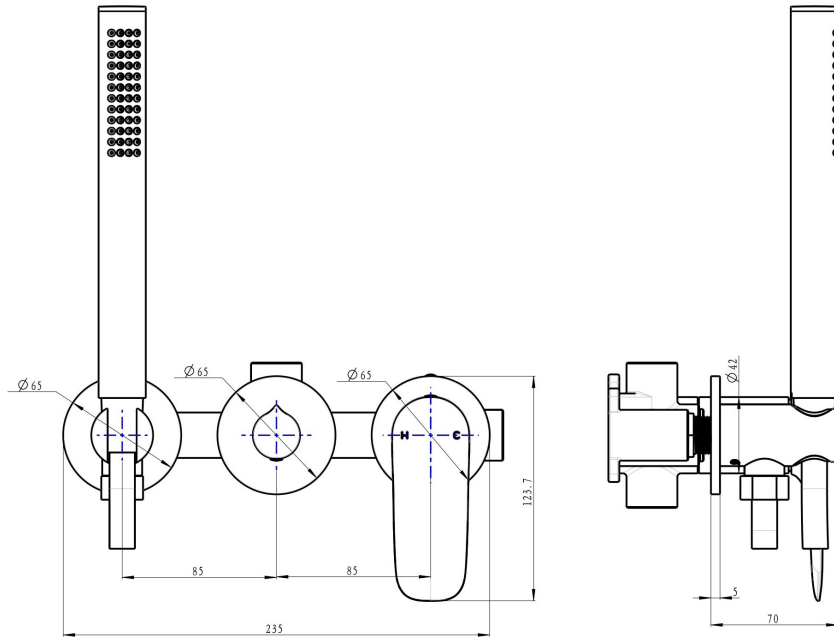

# Curva 3-Plate Wall Mixer with Hand Shower

## Product Specifications

Code:	CUR-07-3P-MB
Finish:	Matte Black
Barcode:	9339897015004
WELS Star:	3 Star
WELS Rating:	8.5L/Min
Cartridge:	Kerox 35mm Cartridge
Spindle/Divertor:	1/4 Turn Ceramic Disc
Primary Material:	Low Lead Brass
Technical Features:	Body: UNI-400
Special Features:	Spare Parts Available