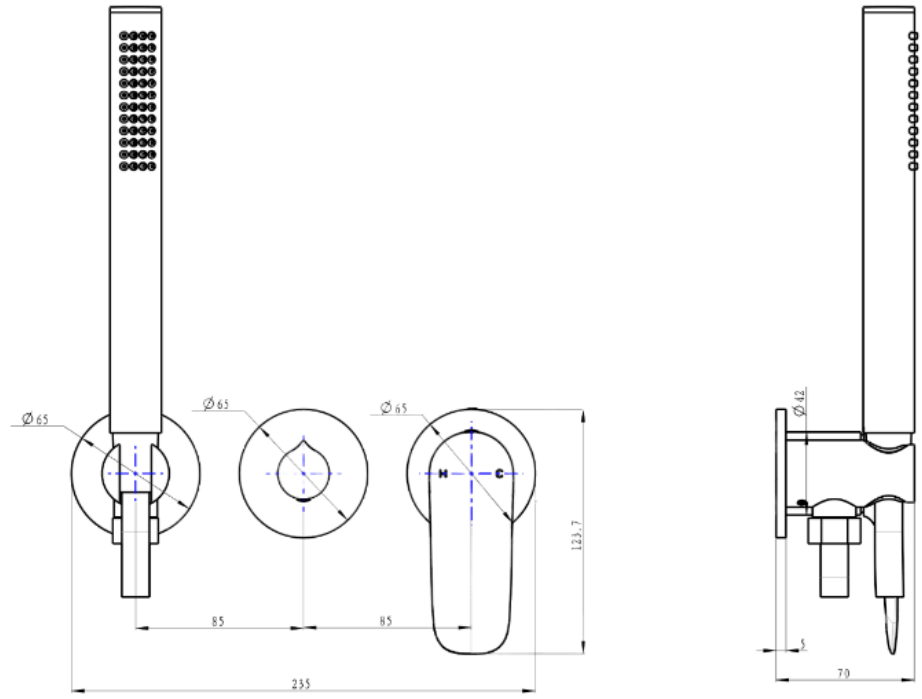

# Curva 3-Plate Wall Mixer with Hand Shower Trim Kit

## Product Specifications

Code:	CUR-07-3P-TK-BB
Finish:	Brushed Brass
Barcode:	9339897015073
WELS Star:	3 Star
WELS Rating:	8.5L/Min
Cartridge:	Kerox 35mm Cartridge
Spindle/Divertor:	1/4 Turn Ceramic Disc
Primary Material:	Low Lead Brass
Special Features:	Spare Parts Available