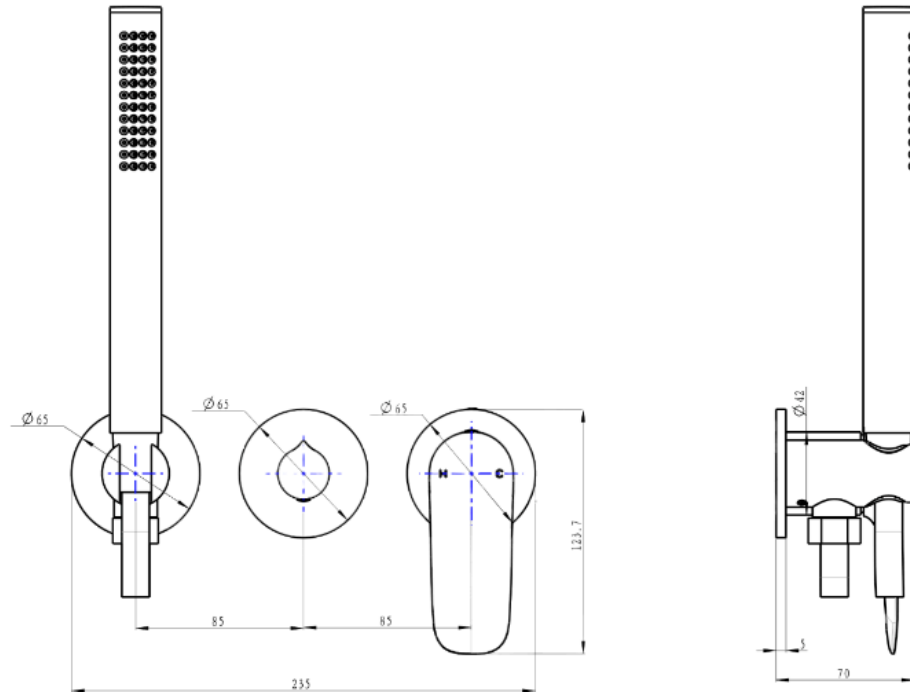

Curva 3-Plate Wall Mixer with Hand Shower Trim Kit

Product Specifications

Code:	CUR-07-3P-TK-BN
Finish:	Brushed Nickel
Barcode:	9339897015066
WELS Star:	3 Star
WELS Rating:	8.5L/Min
Cartridge:	Kerox 35mm Cartridge
Spindle/Divertor:	1/4 Turn Ceramic Disc
Primary Material:	Low Lead Brass
Special Features:	Spare Parts Available