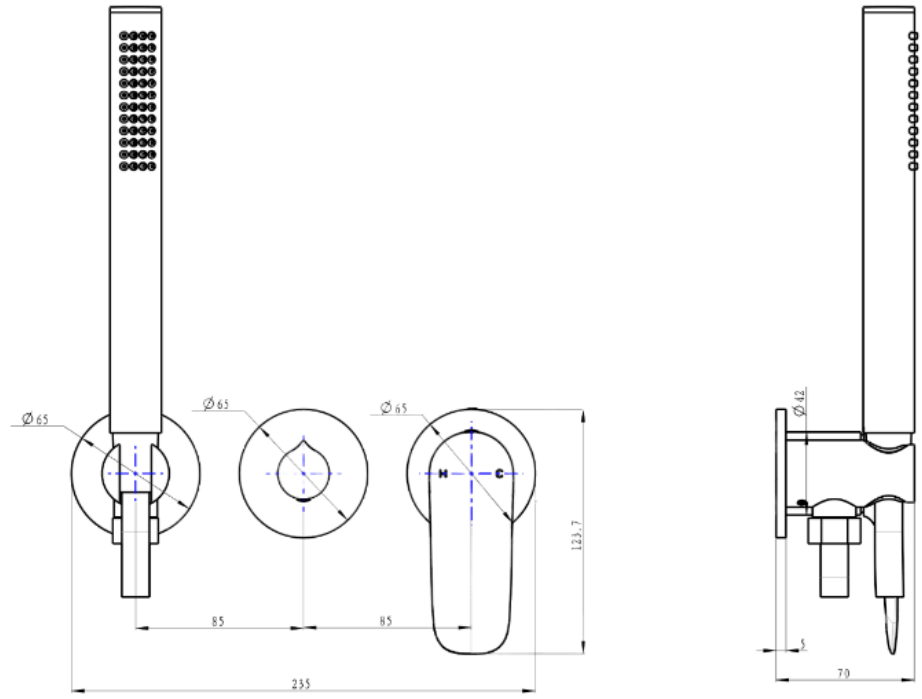

# Curva 3-Plate Wall Mixer with Hand Shower Trim Kit

## Product Specifications

Code:	CUR-07-3P-TK-CH
Finish:	Chrome
Barcode:	9339897015042
WELS Star:	3 Star
WELS Rating:	8.5L/Min
Cartridge:	Kerox 35mm Cartridge
Spindle/Divertor:	1/4 Turn Ceramic Disc
Primary Material:	Low Lead Brass
Special Features:	Spare Parts Available