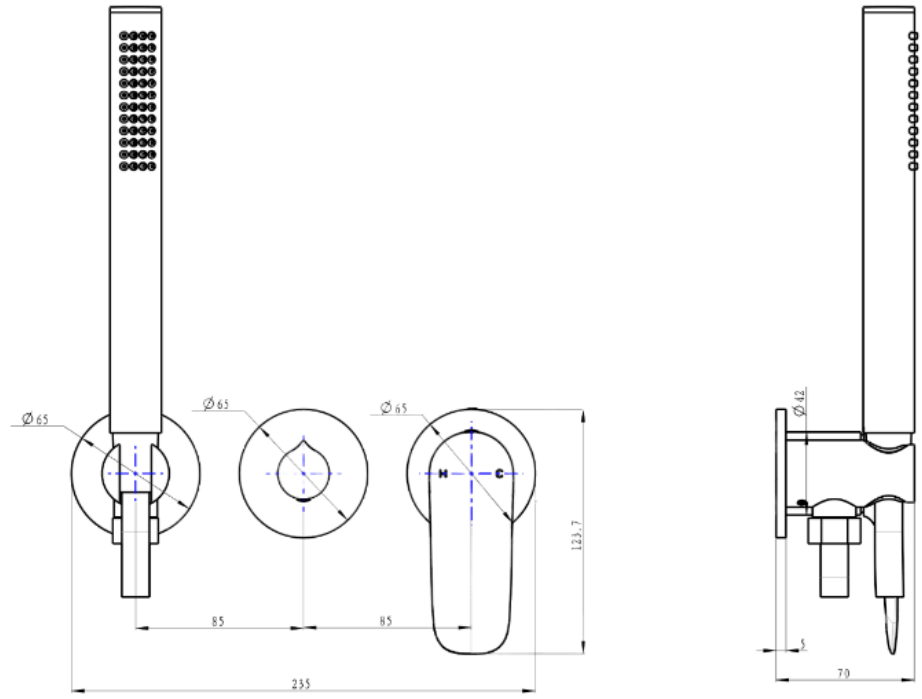

# Curva 3-Plate Wall Mixer with Hand Shower Trim Kit

## Product Specifications

Code:	CUR-07-3P-TK-GM
Finish:	Gunmetal
Barcode:	9339897015080
WELS Star:	3 Star
WELS Rating:	8.5L/Min
Cartridge:	Kerox 35mm Cartridge
Spindle/Divertor:	1/4 Turn Ceramic Disc
Primary Material:	Low Lead Brass
Special Features:	Spare Parts Available