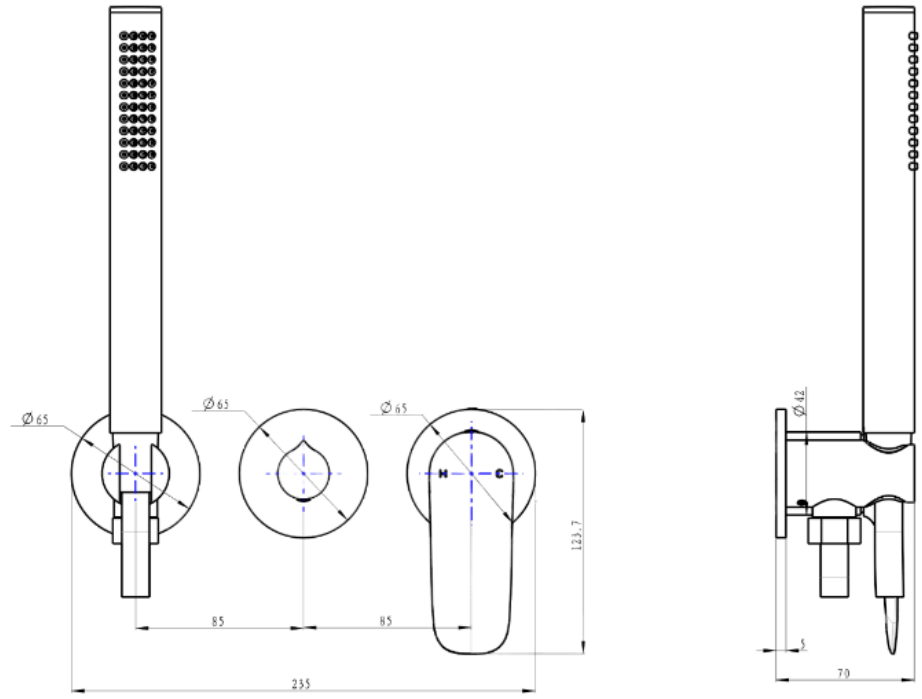

Curva 3-Plate Wall Mixer with Hand Shower Trim Kit

Product Specifications

Code:	CUR-07-3P-TK-MB
Finish:	Matte Black
Barcode:	9339897015059
WELS Star:	3 Star
WELS Rating:	8.5L/Min
Cartridge:	Kerox 35mm Cartridge
Spindle/Divertor:	1/4 Turn Ceramic Disc
Primary Material:	Low Lead Brass
Special Features:	Spare Parts Available

	CUR-07-3P-TK-GM Gunmetal PVD		CUR-07-3P-TK-BB Brushed Brass PVD		CUR-07-3P-TK-BN Brushed Nickel PVD
	CUR-07-3P-TK-CH Chrome Electroplate		CUR-07-3P-TK-MB Matte Black Electroplate		

Experience, *the difference.*