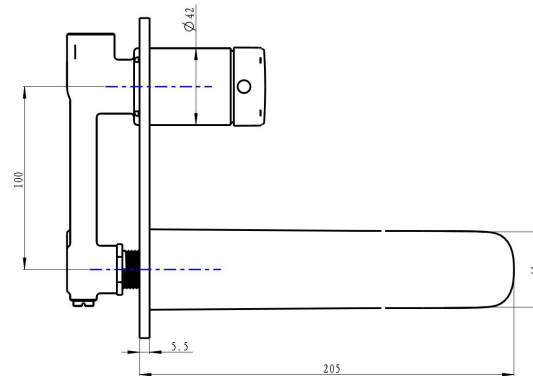

Curva 1-Plate Wall Basin or Bath Mixer

Product Specifications

Code:	CUR-09-1P-BN
Finish:	Brushed Nickel
Barcode:	9339897015417
WELS Star:	5 Star
WELS Rating:	5L/Min
WELS Reg:	T42271
Cartridge:	Kerox 35mm Cartridge
Primary Material:	Low Lead Brass
Technical Features:	Body: UNI-200
Special Features:	Spare Parts Available