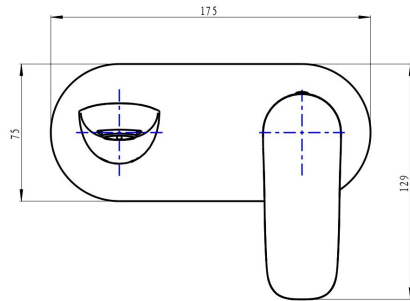

Curva 1-Plate Wall Basin or Bath Mixer

Product Specifications

Code:	CUR-09-1P-BN
Finish:	Brushed Nickel
Barcode:	9339897015417
WELS Star:	5 Star
WELS Rating:	5L/Min
WELS Reg:	T42271
Cartridge:	Kerox 35mm Cartridge
Primary Material:	Low Lead Brass
Technical Features:	Body: UNI-200
Special Features:	Spare Parts Available