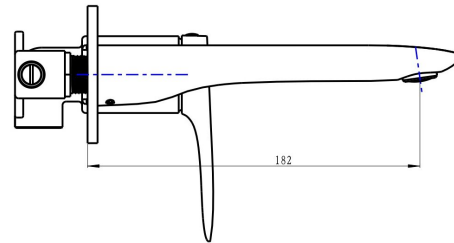

Curva 1-Plate Wall Basin or Bath Mixer

Product Specifications

Code:	CUR-09-1P-BN
Finish:	Brushed Nickel
Barcode:	9339897015417
WELS Star:	5 Star
WELS Rating:	5L/Min
WELS Reg:	T42271
Cartridge:	Kerox 35mm Cartridge
Primary Material:	Low Lead Brass
Technical Features:	Body: UNI-200
Special Features:	Spare Parts Available