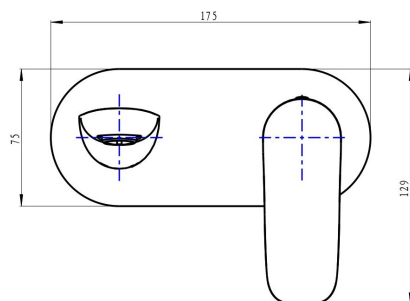

Curva 1-Plate Wall Basin or Bath Mixer

Product Specifications

Code:	CUR-09-1P-CH
Finish:	Chrome
Barcode:	9339897015394
WELS Star:	5 Star
WELS Rating:	5L/Min
WELS Reg:	T42271
Cartridge:	Kerox 35mm Cartridge
Primary Material:	Low Lead Brass
Technical Features:	Body: UNI-200
Special Features:	Spare Parts Available