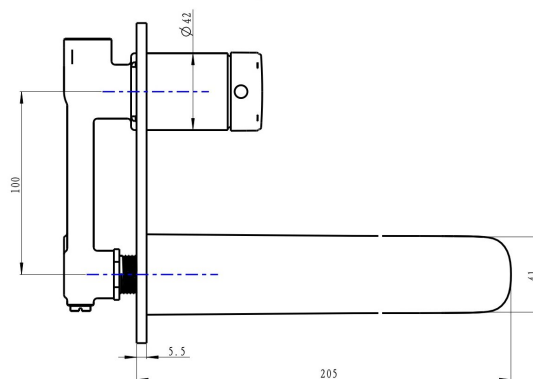

Curva 1-Plate Wall Basin or Bath Mixer

Product Specifications

Code:	CUR-09-1P-CH
Finish:	Chrome
Barcode:	9339897015394
WELS Star:	5 Star
WELS Rating:	5L/Min
WELS Reg:	T42271
Cartridge:	Kerox 35mm Cartridge
Primary Material:	Low Lead Brass
Technical Features:	Body: UNI-200
Special Features:	Spare Parts Available