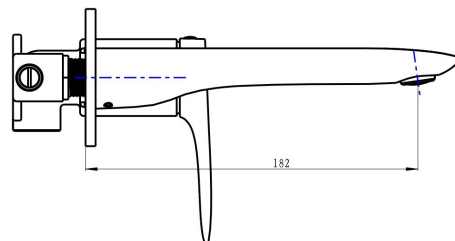

Curva 1-Plate Wall Basin or Bath Mixer

Product Specifications

Code:	CUR-09-1P-CH
Finish:	Chrome
Barcode:	9339897015394
WELS Star:	5 Star
WELS Rating:	5L/Min
WELS Reg:	T42271
Cartridge:	Kerox 35mm Cartridge
Primary Material:	Low Lead Brass
Technical Features:	Body: UNI-200
Special Features:	Spare Parts Available