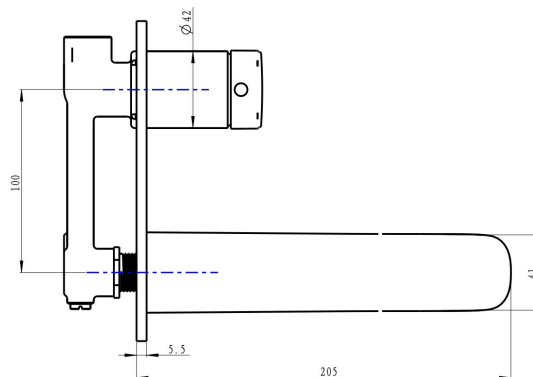

# Curva 1-Plate Wall Basin or Bath Mixer

## Product Specifications

Code:	CUR-09-1P-MB
Finish:	Matte Black
Barcode:	9339897015400
WELS Star:	5 Star
WELS Rating:	5L/Min
WELS Reg:	T42271
Cartridge:	Kerox 35mm Cartridge
Primary Material:	Low Lead Brass
Technical Features:	Body: UNI-200
Special Features:	Spare Parts Available