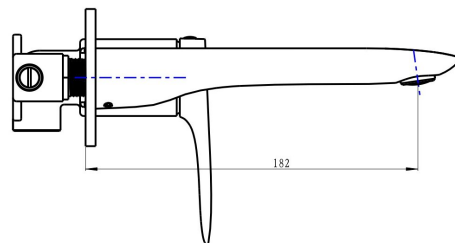

# Curva 1-Plate Wall Basin or Bath Mixer

## Product Specifications

Code:	CUR-09-1P-MB
Finish:	Matte Black
Barcode:	9339897015400
WELS Star:	5 Star
WELS Rating:	5L/Min
WELS Reg:	T42271
Cartridge:	Kerox 35mm Cartridge
Primary Material:	Low Lead Brass
Technical Features:	Body: UNI-200
Special Features:	Spare Parts Available