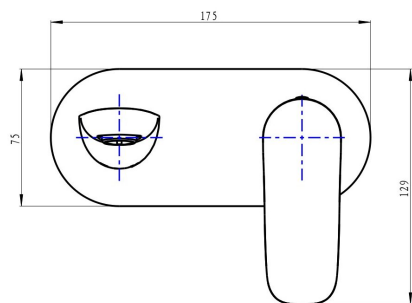

# Curva 1-Plate Wall Basin or Bath Mixer

## Product Specifications

Code:	CUR-09-1P-MB
Finish:	Matte Black
Barcode:	9339897015400
WELS Star:	5 Star
WELS Rating:	5L/Min
WELS Reg:	T42271
Cartridge:	Kerox 35mm Cartridge
Primary Material:	Low Lead Brass
Technical Features:	Body: UNI-200
Special Features:	Spare Parts Available