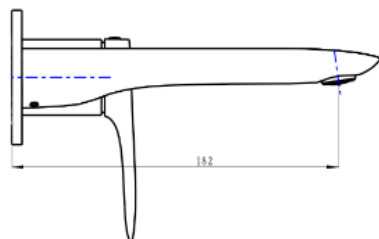

Curva 1-Plate Wall Basin or Bath Mixer Trim Kit

Product Specifications

| | |
|-------------------|-----------------------|
| Code: | CUR-09-1P-TK-BB |
| Finish: | Brushed Brass |
| Barcode: | 9339897015479 |
| WELS Star: | 5 Star |
| WELS Rating: | 5L/Min |
| Cartridge: | Kerox 35mm Cartridge |
| Primary Material: | Low Lead Brass |
| Special Features: | Spare Parts Available |