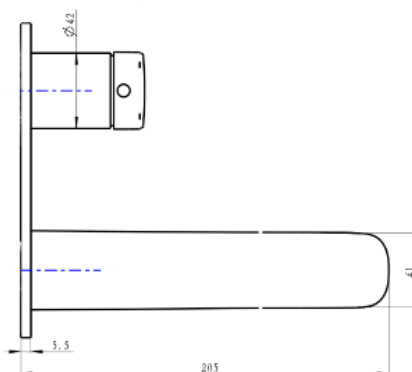

Curva 1-Plate Wall Basin or Bath Mixer Trim Kit

Product Specifications

| | |
|-------------------|-----------------------|
| Code: | CUR-09-1P-TK-BB |
| Finish: | Brushed Brass |
| Barcode: | 9339897015479 |
| WELS Star: | 5 Star |
| WELS Rating: | 5L/Min |
| Cartridge: | Kerox 35mm Cartridge |
| Primary Material: | Low Lead Brass |
| Special Features: | Spare Parts Available |