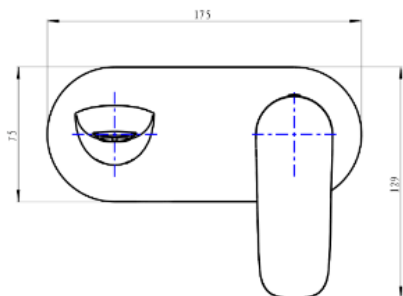

Curva 1-Plate Wall Basin or Bath Mixer Trim Kit

Product Specifications

| | |
|-------------------|-----------------------|
| Code: | CUR-09-1P-TK-BB |
| Finish: | Brushed Brass |
| Barcode: | 9339897015479 |
| WELS Star: | 5 Star |
| WELS Rating: | 5L/Min |
| Cartridge: | Kerox 35mm Cartridge |
| Primary Material: | Low Lead Brass |
| Special Features: | Spare Parts Available |