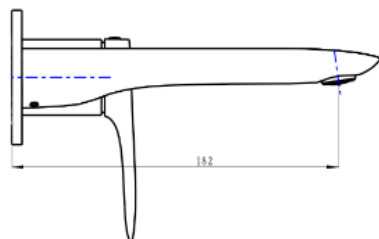

# Curva 1-Plate Wall Basin or Bath Mixer Trim Kit

## Product Specifications

Code:	CUR-09-1P-TK-BN
Finish:	Brushed Nickel
Barcode:	9339897015462
WELS Star:	5 Star
WELS Rating:	5L/Min
Cartridge:	Kerox 35mm Cartridge
Primary Material:	Low Lead Brass
Special Features:	Spare Parts Available