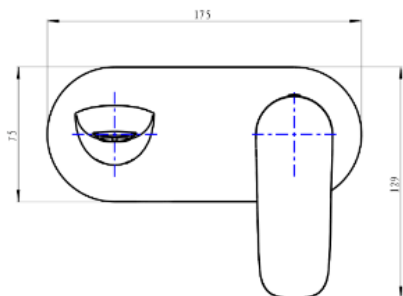

# Curva 1-Plate Wall Basin or Bath Mixer Trim Kit

## Product Specifications

Code:	CUR-09-1P-TK-BN
Finish:	Brushed Nickel
Barcode:	9339897015462
WELS Star:	5 Star
WELS Rating:	5L/Min
Cartridge:	Kerox 35mm Cartridge
Primary Material:	Low Lead Brass
Special Features:	Spare Parts Available