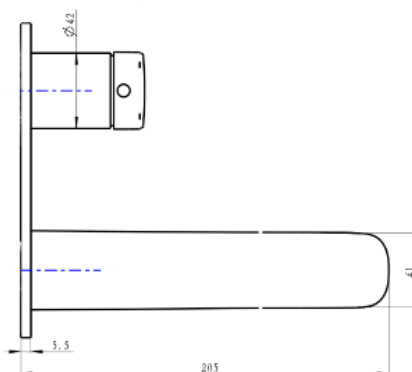

# Curva 1-Plate Wall Basin or Bath Mixer Trim Kit

## Product Specifications

Code:	CUR-09-1P-TK-BN
Finish:	Brushed Nickel
Barcode:	9339897015462
WELS Star:	5 Star
WELS Rating:	5L/Min
Cartridge:	Kerox 35mm Cartridge
Primary Material:	Low Lead Brass
Special Features:	Spare Parts Available