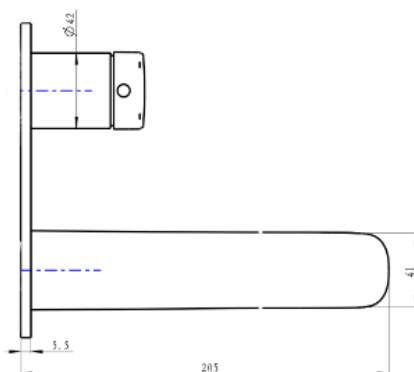

# Curva 1-Plate Wall Basin or Bath Mixer Trim Kit

## Product Specifications

Code:	CUR-09-1P-TK-CH
Finish:	Chrome
Barcode:	9339897015448
WELS Star:	5 Star
WELS Rating:	5L/Min
Cartridge:	Kerox 35mm Cartridge
Primary Material:	Low Lead Brass
Special Features:	Spare Parts Available