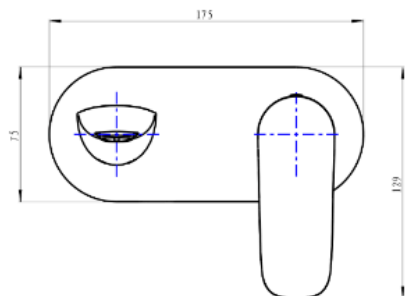

# Curva 1-Plate Wall Basin or Bath Mixer Trim Kit

## Product Specifications

Code:	CUR-09-1P-TK-CH
Finish:	Chrome
Barcode:	9339897015448
WELS Star:	5 Star
WELS Rating:	5L/Min
Cartridge:	Kerox 35mm Cartridge
Primary Material:	Low Lead Brass
Special Features:	Spare Parts Available