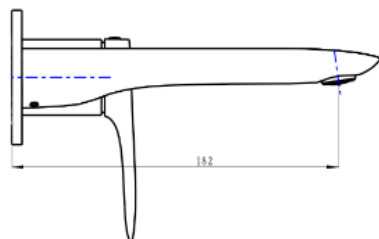

# Curva 1-Plate Wall Basin or Bath Mixer Trim Kit

## Product Specifications

Code:	CUR-09-1P-TK-CH
Finish:	Chrome
Barcode:	9339897015448
WELS Star:	5 Star
WELS Rating:	5L/Min
Cartridge:	Kerox 35mm Cartridge
Primary Material:	Low Lead Brass
Special Features:	Spare Parts Available