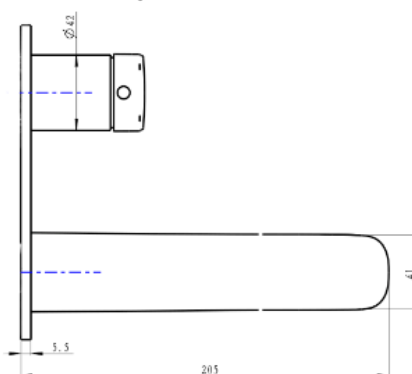

# Curva 1-Plate Wall Basin or Bath Mixer Trim Kit

## Product Specifications

Code:	CUR-09-1P-TK-GM
Finish:	Gunmetal
Barcode:	9339897015486
WELS Star:	5 Star
WELS Rating:	5L/Min
Cartridge:	Kerox 35mm Cartridge
Primary Material:	Low Lead Brass
Special Features:	Spare Parts Available