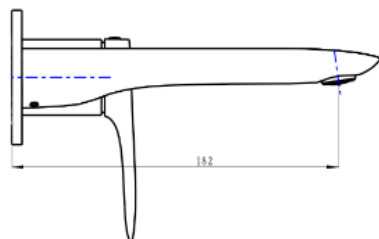

# Curva 1-Plate Wall Basin or Bath Mixer Trim Kit

## Product Specifications

Code:	CUR-09-1P-TK-GM
Finish:	Gunmetal
Barcode:	9339897015486
WELS Star:	5 Star
WELS Rating:	5L/Min
Cartridge:	Kerox 35mm Cartridge
Primary Material:	Low Lead Brass
Special Features:	Spare Parts Available