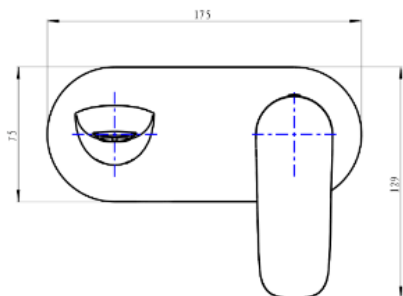

# Curva 1-Plate Wall Basin or Bath Mixer Trim Kit

## Product Specifications

Code:	CUR-09-1P-TK-GM
Finish:	Gunmetal
Barcode:	9339897015486
WELS Star:	5 Star
WELS Rating:	5L/Min
Cartridge:	Kerox 35mm Cartridge
Primary Material:	Low Lead Brass
Special Features:	Spare Parts Available