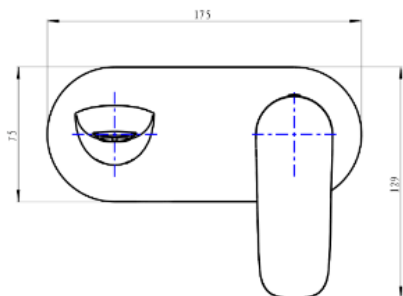

# Curva 1-Plate Wall Basin or Bath Mixer Trim Kit

## Product Specifications

Code:	CUR-09-1P-TK-MB
Finish:	Matte Black
Barcode:	9339897015455
WELS Star:	5 Star
WELS Rating:	5L/Min
Cartridge:	Kerox 35mm Cartridge
Primary Material:	Low Lead Brass
Special Features:	Spare Parts Available