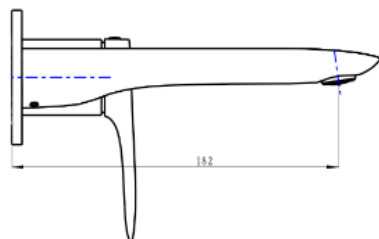

# Curva 1-Plate Wall Basin or Bath Mixer Trim Kit

## Product Specifications

Code:	CUR-09-1P-TK-MB
Finish:	Matte Black
Barcode:	9339897015455
WELS Star:	5 Star
WELS Rating:	5L/Min
Cartridge:	Kerox 35mm Cartridge
Primary Material:	Low Lead Brass
Special Features:	Spare Parts Available