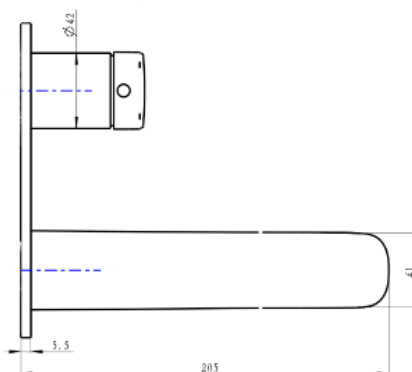

# Curva 1-Plate Wall Basin or Bath Mixer Trim Kit

## Product Specifications

Code:	CUR-09-1P-TK-MB
Finish:	Matte Black
Barcode:	9339897015455
WELS Star:	5 Star
WELS Rating:	5L/Min
Cartridge:	Kerox 35mm Cartridge
Primary Material:	Low Lead Brass
Special Features:	Spare Parts Available