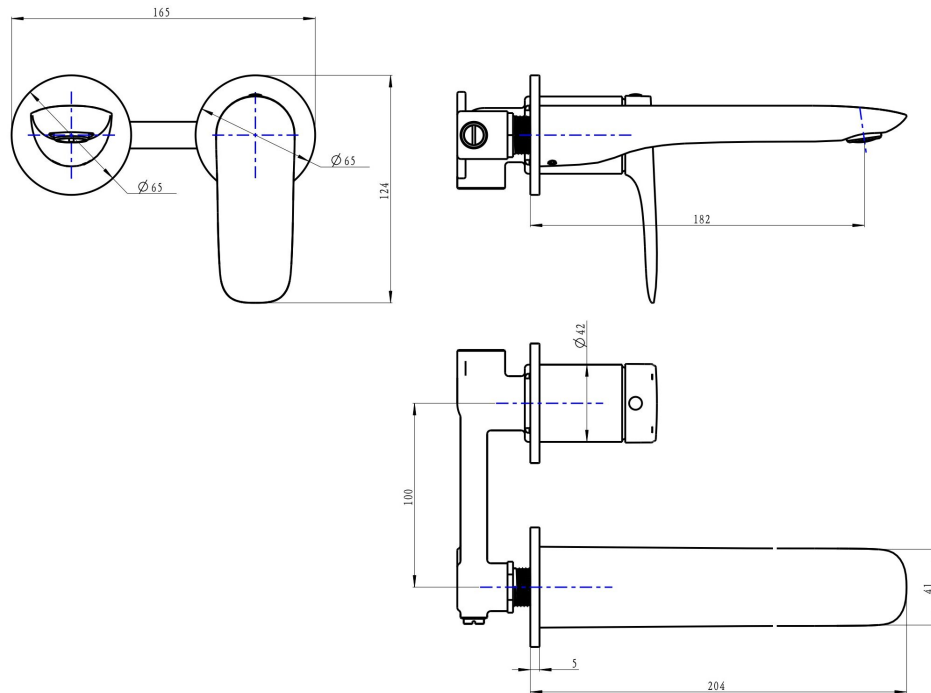

Curva 2-Plate Wall Basin or Bath Mixer

Product Specifications

Code:	CUR-09-2P-BB
Finish:	Brushed Brass
Barcode:	9339897015523
WELS Star:	5 Star
WELS Rating:	5L/Min
WELS Reg:	T42271
Cartridge:	Kerox 35mm Cartridge
Primary Material:	Low Lead Brass
Technical Features:	Body: UNI-200
Special Features:	Spare Parts Available