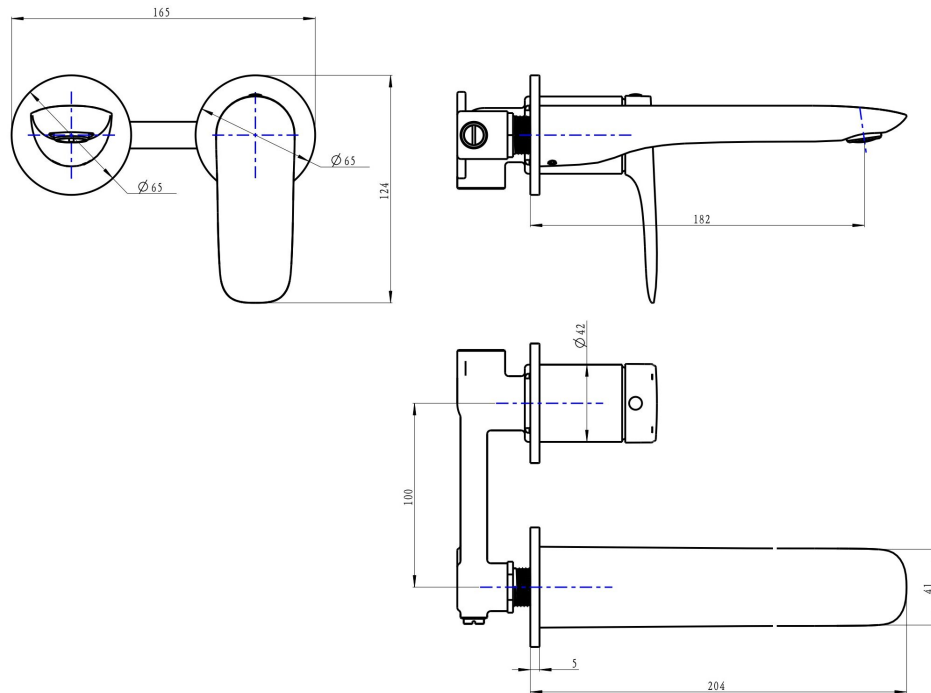

# Curva 2-Plate Wall Basin or Bath Mixer

## Product Specifications

Code:	CUR-09-2P-BN
Finish:	Brushed Nickel
Barcode:	9339897015516
WELS Star:	5 Star
WELS Rating:	5L/Min
WELS Reg:	T42271
Cartridge:	Kerox 35mm Cartridge
Primary Material:	Low Lead Brass
Technical Features:	Body: UNI-200
Special Features:	Spare Parts Available