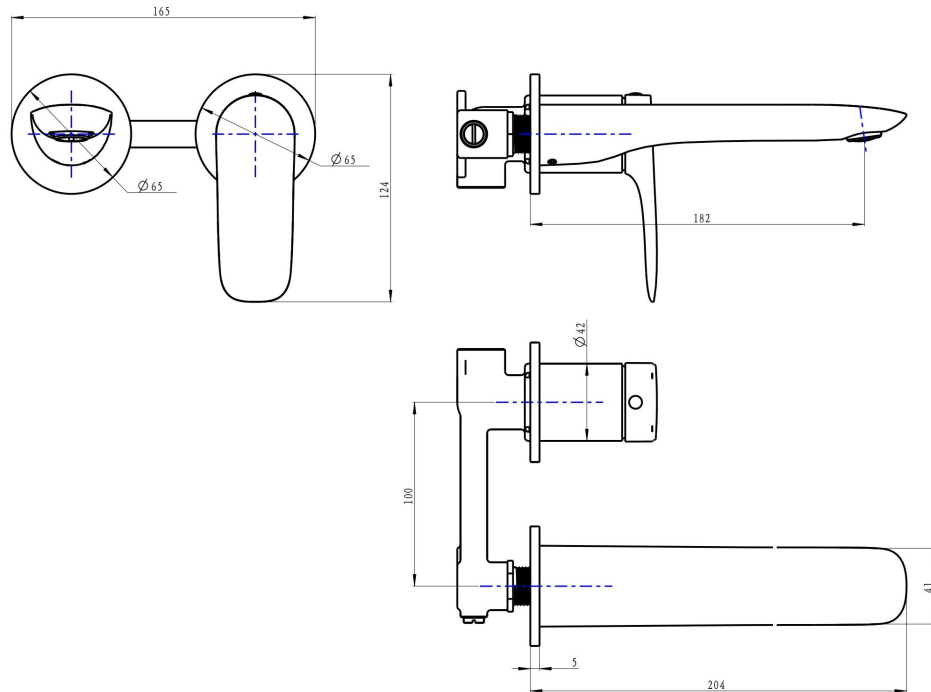

Curva 2-Plate Wall Basin or Bath Mixer

Product Specifications

Code:	CUR-09-2P-CH
Finish:	Chrome
Barcode:	9339897015493
WELS Star:	5 Star
WELS Rating:	5L/Min
WELS Reg:	T42271
Cartridge:	Kerox 35mm Cartridge
Primary Material:	Low Lead Brass
Technical Features:	Body: UNI-200
Special Features:	Spare Parts Available