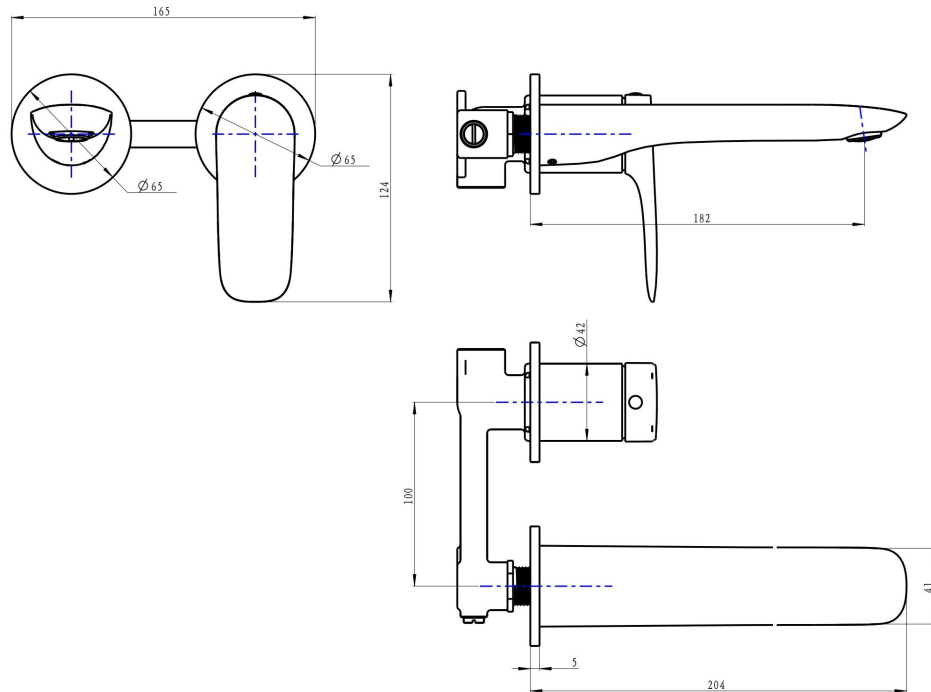

Curva 2-Plate Wall Basin or Bath Mixer

Product Specifications

Code:	CUR-09-2P-GM
Finish:	Gunmetal
Barcode:	9339897015530
WELS Star:	5 Star
WELS Rating:	5L/Min
WELS Reg:	T42271
Cartridge:	Kerox 35mm Cartridge
Primary Material:	Low Lead Brass
Technical Features:	Body: UNI-200
Special Features:	Spare Parts Available