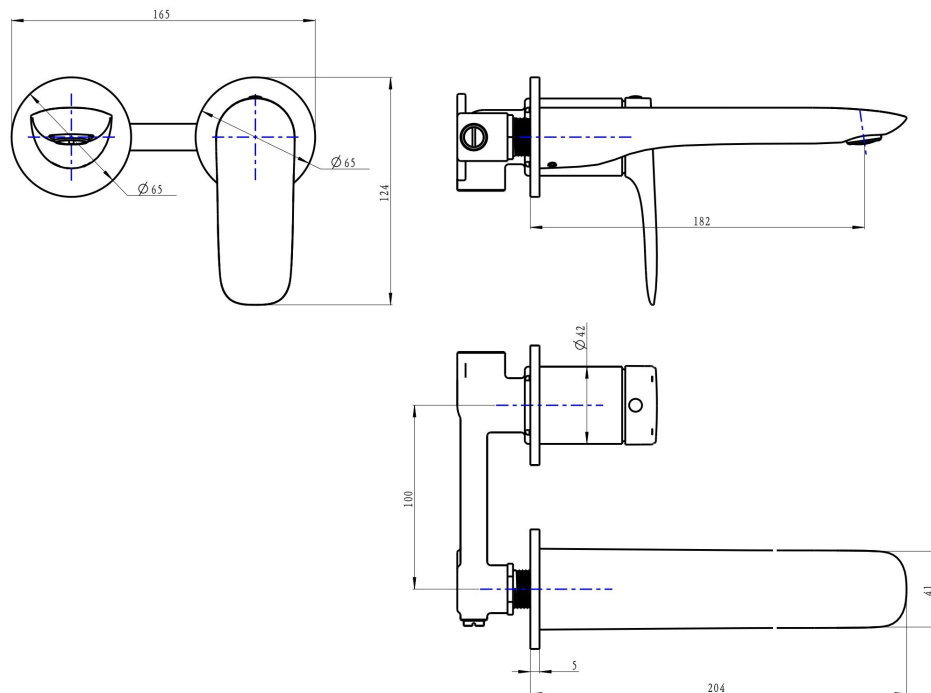

# Curva 2-Plate Wall Basin or Bath Mixer

## Product Specifications

Code:	CUR-09-2P-MB
Finish:	Matte Black
Barcode:	9339897015509
WELS Star:	5 Star
WELS Rating:	5L/Min
WELS Reg:	T42271
Cartridge:	Kerox 35mm Cartridge
Primary Material:	Low Lead Brass
Technical Features:	Body: UNI-200
Special Features:	Spare Parts Available