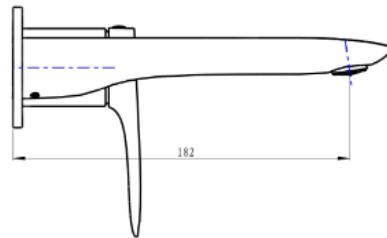

# Curva 2-Plate Wall Basin or Bath Mixer Trim Kit

## Product Specifications

Code:	CUR-09-2P-TK-BB
Finish:	Brushed Brass
Barcode:	9339897015578
WELS Star:	5 Star
WELS Rating:	5L/Min
Cartridge:	Kerox 35mm Cartridge
Primary Material:	Low Lead Brass
Special Features:	Spare Parts Available