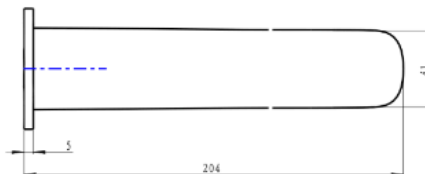

# Curva 2-Plate Wall Basin or Bath Mixer Trim Kit

## Product Specifications

Code:	CUR-09-2P-TK-BB
Finish:	Brushed Brass
Barcode:	9339897015578
WELS Star:	5 Star
WELS Rating:	5L/Min
Cartridge:	Kerox 35mm Cartridge
Primary Material:	Low Lead Brass
Special Features:	Spare Parts Available