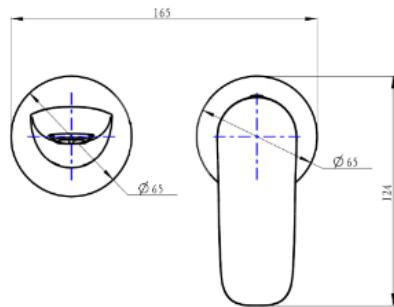

# Curva 2-Plate Wall Basin or Bath Mixer Trim Kit

## Product Specifications

Code:	CUR-09-2P-TK-BB
Finish:	Brushed Brass
Barcode:	9339897015578
WELS Star:	5 Star
WELS Rating:	5L/Min
Cartridge:	Kerox 35mm Cartridge
Primary Material:	Low Lead Brass
Special Features:	Spare Parts Available