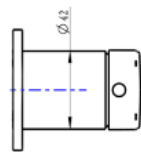

# Curva 2-Plate Wall Basin or Bath Mixer Trim Kit

## Product Specifications

Code:	CUR-09-2P-TK-BB
Finish:	Brushed Brass
Barcode:	9339897015578
WELS Star:	5 Star
WELS Rating:	5L/Min
Cartridge:	Kerox 35mm Cartridge
Primary Material:	Low Lead Brass
Special Features:	Spare Parts Available