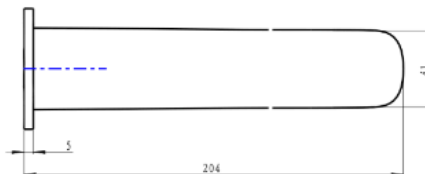

# Curva 2-Plate Wall Basin or Bath Mixer Trim Kit

## Product Specifications

Code:	CUR-09-2P-TK-BN
Finish:	Brushed Nickel
Barcode:	9339897015561
WELS Star:	5 Star
WELS Rating:	5L/Min
Cartridge:	Kerox 35mm Cartridge
Primary Material:	Low Lead Brass
Special Features:	Spare Parts Available