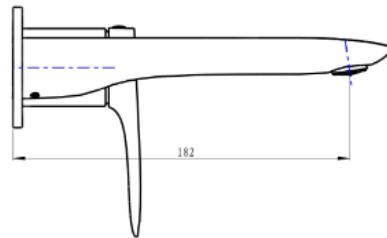

# Curva 2-Plate Wall Basin or Bath Mixer Trim Kit

## Product Specifications

Code:	CUR-09-2P-TK-BN
Finish:	Brushed Nickel
Barcode:	9339897015561
WELS Star:	5 Star
WELS Rating:	5L/Min
Cartridge:	Kerox 35mm Cartridge
Primary Material:	Low Lead Brass
Special Features:	Spare Parts Available