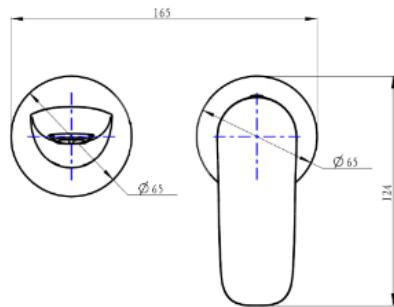

# Curva 2-Plate Wall Basin or Bath Mixer Trim Kit

## Product Specifications

Code:	CUR-09-2P-TK-BN
Finish:	Brushed Nickel
Barcode:	9339897015561
WELS Star:	5 Star
WELS Rating:	5L/Min
Cartridge:	Kerox 35mm Cartridge
Primary Material:	Low Lead Brass
Special Features:	Spare Parts Available