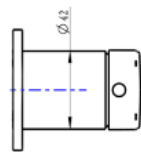

# Curva 2-Plate Wall Basin or Bath Mixer Trim Kit

## Product Specifications

Code:	CUR-09-2P-TK-BN
Finish:	Brushed Nickel
Barcode:	9339897015561
WELS Star:	5 Star
WELS Rating:	5L/Min
Cartridge:	Kerox 35mm Cartridge
Primary Material:	Low Lead Brass
Special Features:	Spare Parts Available