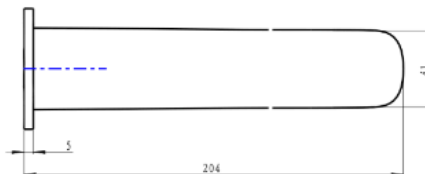

Curva 2-Plate Wall Basin or Bath Mixer Trim Kit

Product Specifications

Code:	CUR-09-2P-TK-CH
Finish:	Chrome
Barcode:	9339897015547
WELS Star:	5 Star
WELS Rating:	5L/Min
Cartridge:	Kerox 35mm Cartridge
Primary Material:	Low Lead Brass
Special Features:	Spare Parts Available