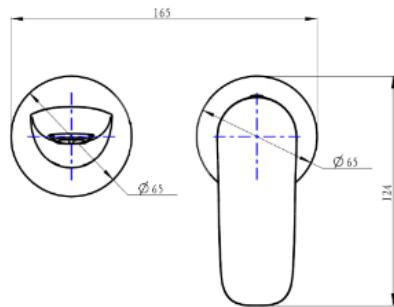

Curva 2-Plate Wall Basin or Bath Mixer Trim Kit

Product Specifications

Code:	CUR-09-2P-TK-CH
Finish:	Chrome
Barcode:	9339897015547
WELS Star:	5 Star
WELS Rating:	5L/Min
Cartridge:	Kerox 35mm Cartridge
Primary Material:	Low Lead Brass
Special Features:	Spare Parts Available