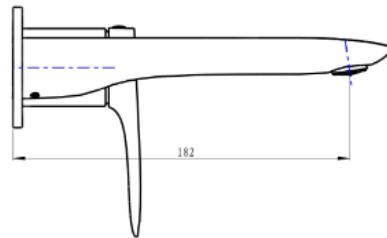

Curva 2-Plate Wall Basin or Bath Mixer Trim Kit

Product Specifications

Code:	CUR-09-2P-TK-CH
Finish:	Chrome
Barcode:	9339897015547
WELS Star:	5 Star
WELS Rating:	5L/Min
Cartridge:	Kerox 35mm Cartridge
Primary Material:	Low Lead Brass
Special Features:	Spare Parts Available