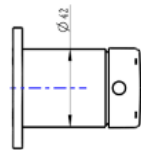

# Curva 2-Plate Wall Basin or Bath Mixer Trim Kit

## Product Specifications

Code:	CUR-09-2P-TK-GM
Finish:	Gunmetal
Barcode:	9339897015585
WELS Star:	5 Star
WELS Rating:	5L/Min
Cartridge:	Kerox 35mm Cartridge
Primary Material:	Low Lead Brass
Special Features:	Spare Parts Available