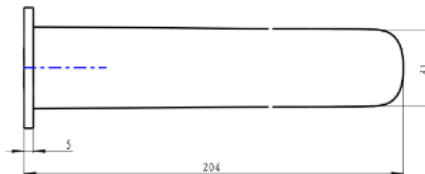

# Curva 2-Plate Wall Basin or Bath Mixer Trim Kit

## Product Specifications

Code:	CUR-09-2P-TK-GM
Finish:	Gunmetal
Barcode:	9339897015585
WELS Star:	5 Star
WELS Rating:	5L/Min
Cartridge:	Kerox 35mm Cartridge
Primary Material:	Low Lead Brass
Special Features:	Spare Parts Available