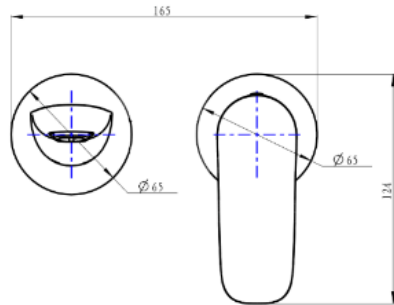

# Curva 2-Plate Wall Basin or Bath Mixer Trim Kit

## Product Specifications

Code:	CUR-09-2P-TK-GM
Finish:	Gunmetal
Barcode:	9339897015585
WELS Star:	5 Star
WELS Rating:	5L/Min
Cartridge:	Kerox 35mm Cartridge
Primary Material:	Low Lead Brass
Special Features:	Spare Parts Available