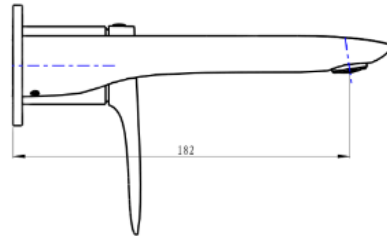

# Curva 2-Plate Wall Basin or Bath Mixer Trim Kit

## Product Specifications

Code:	CUR-09-2P-TK-GM
Finish:	Gunmetal
Barcode:	9339897015585
WELS Star:	5 Star
WELS Rating:	5L/Min
Cartridge:	Kerox 35mm Cartridge
Primary Material:	Low Lead Brass
Special Features:	Spare Parts Available