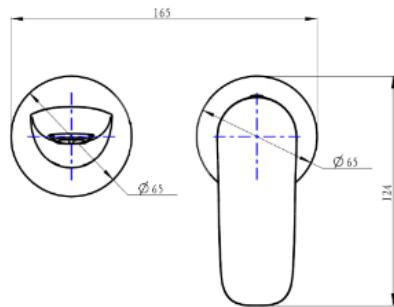

Curva 2-Plate Wall Basin or Bath Mixer Trim Kit

Product Specifications

Code:	CUR-09-2P-TK-MB
Finish:	Matte Black
Barcode:	9339897015554
WELS Star:	5 Star
WELS Rating:	5L/Min
Cartridge:	Kerox 35mm Cartridge
Primary Material:	Low Lead Brass
Special Features:	Spare Parts Available