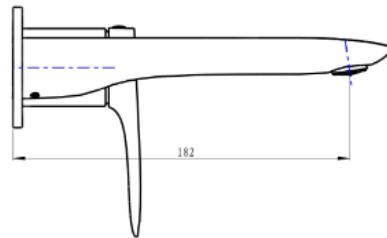

Curva 2-Plate Wall Basin or Bath Mixer Trim Kit

Product Specifications

Code:	CUR-09-2P-TK-MB
Finish:	Matte Black
Barcode:	9339897015554
WELS Star:	5 Star
WELS Rating:	5L/Min
Cartridge:	Kerox 35mm Cartridge
Primary Material:	Low Lead Brass
Special Features:	Spare Parts Available