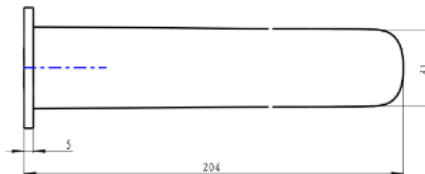

Curva 2-Plate Wall Basin or Bath Mixer Trim Kit

Product Specifications

Code:	CUR-09-2P-TK-MB
Finish:	Matte Black
Barcode:	9339897015554
WELS Star:	5 Star
WELS Rating:	5L/Min
Cartridge:	Kerox 35mm Cartridge
Primary Material:	Low Lead Brass
Special Features:	Spare Parts Available