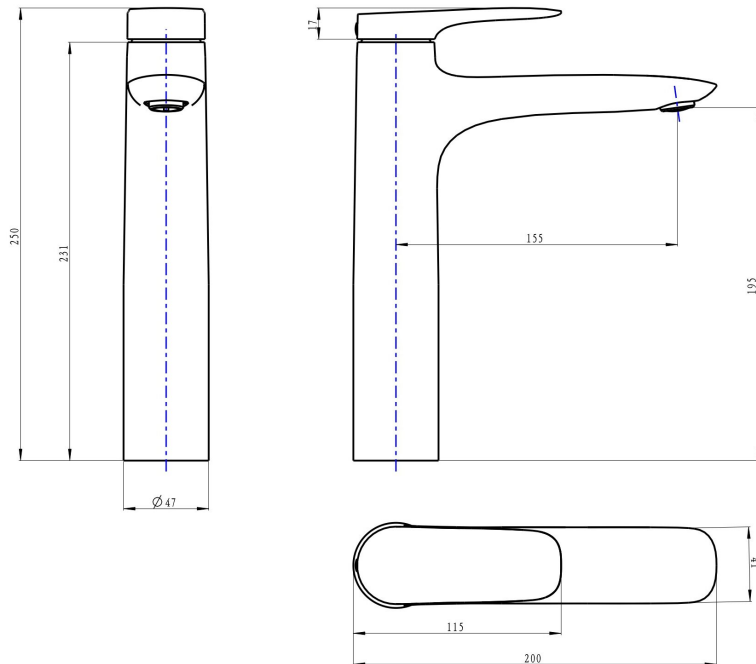

Curva Mid Height Basin Mixer

Product Specifications

Code:	CUR-22-BB
Finish:	Brushed Brass
Barcode:	9339897014823
WELS Star:	6 Star
WELS Rating:	4.5L/Min
Cartridge:	Kerox 35mm Cartridge
Primary Material:	Low Lead Brass
Special Features:	Spare Parts Available