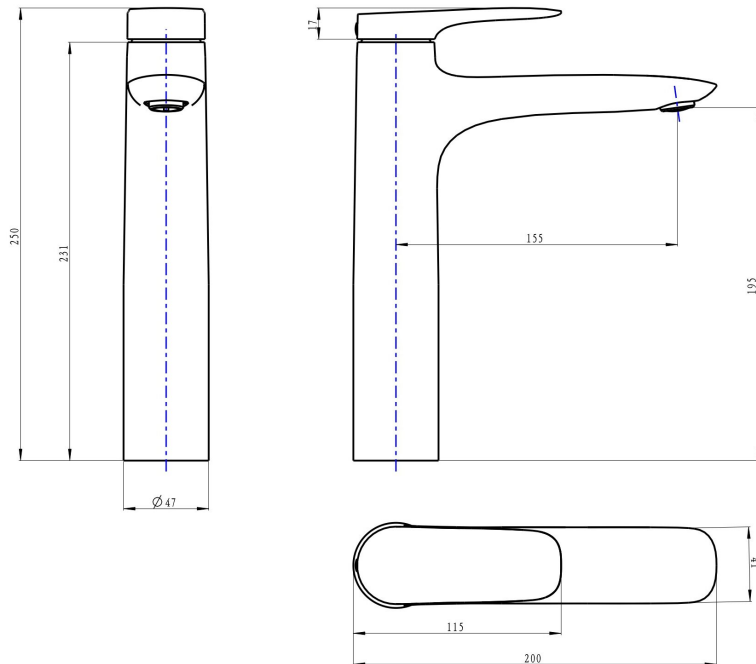

Curva Mid Height Basin Mixer

Product Specifications

Code:	CUR-22-BN
Finish:	Brushed Nickel
Barcode:	9339897014816
WELS Star:	6 Star
WELS Rating:	4.5L/Min
Cartridge:	Kerox 35mm Cartridge
Primary Material:	Low Lead Brass
Special Features:	Spare Parts Available