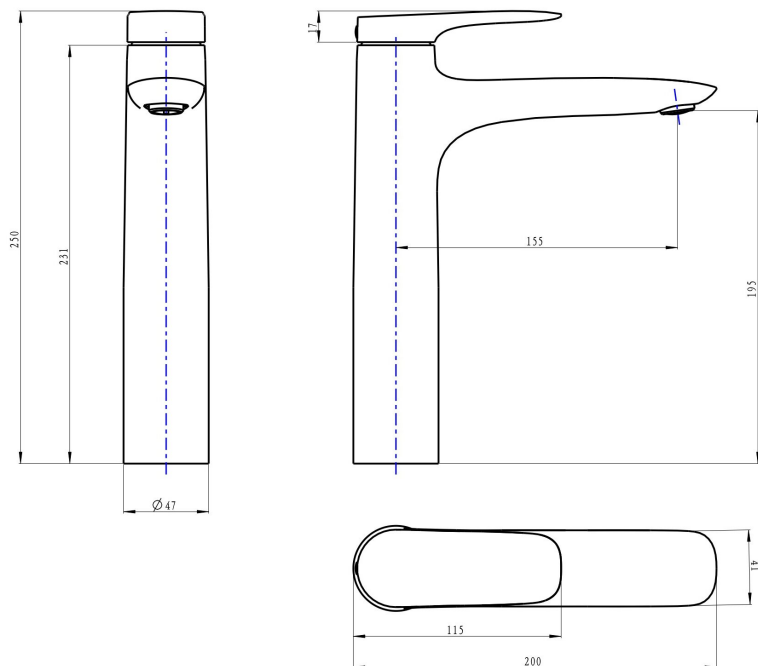

Curva Mid Height Basin Mixer

Product Specifications

Code:	CUR-22-CH
Finish:	Chrome
Barcode:	9339897014793
WELS Star:	6 Star
WELS Rating:	4.5L/Min
Cartridge:	Kerox 35mm Cartridge
Primary Material:	Low Lead Brass
Special Features:	Spare Parts Available