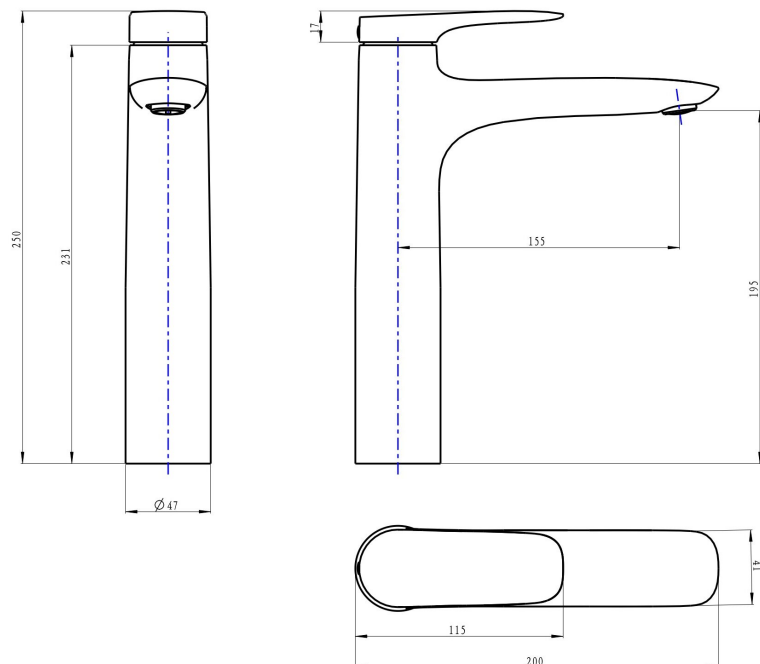

Curva Mid Height Basin Mixer

Product Specifications

Code:	CUR-22-GM
Finish:	Gunmetal
Barcode:	9339897014830
WELS Star:	6 Star
WELS Rating:	4.5L/Min
Cartridge:	Kerox 35mm Cartridge
Primary Material:	Low Lead Brass
Special Features:	Spare Parts Available