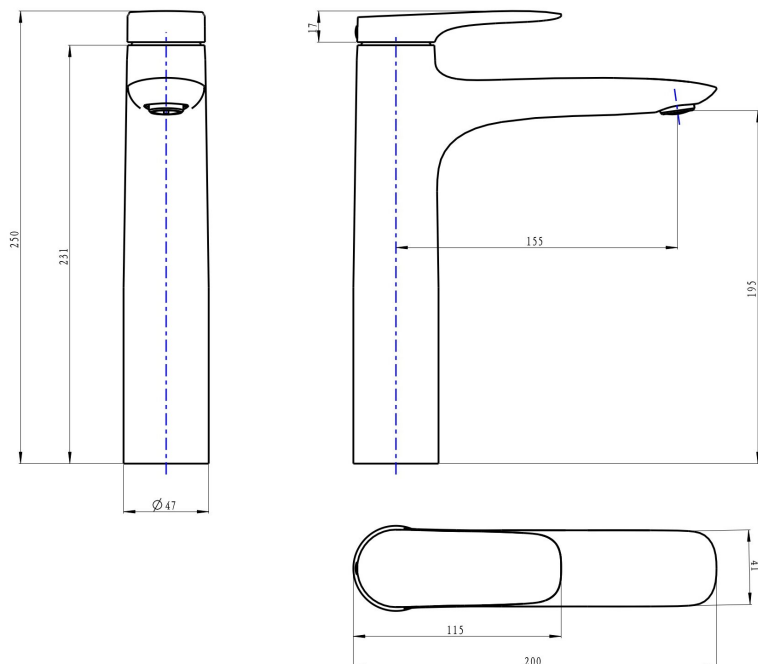

Curva Mid Height Basin Mixer

Product Specifications

Code:	CUR-22-MB
Finish:	Matte Black
Barcode:	9339897014809
WELS Star:	6 Star
WELS Rating:	4.5L/Min
Cartridge:	Kerox 35mm Cartridge
Primary Material:	Low Lead Brass
Special Features:	Spare Parts Available