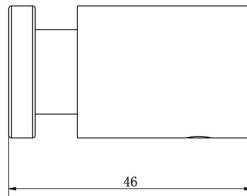

### Product Specifications

**Code:** DOT-40-AB  
**Finish:** Aged Bronze  
**Barcode:** 9339897031875  
**Primary Material:** 304 Stainless Steel  
**Technical Features:** Solid Brass Fixing Mount

**DOT-40-BB**  
*Brushed Brass*  
PVD