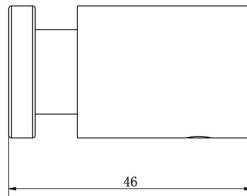

Product Specifications

Code: DOT-40-BB
Finish: Brushed Brass
Barcode: 9339897031882
Primary Material: 304 Stainless Steel
Technical Features: Solid Brass Fixing Mount

Experience, *the difference.*

LINSOL.COM.AU