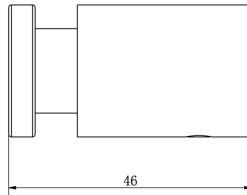

Product Specifications

Code: DOT-40-BN
Finish: Brushed Nickel
Barcode: 9339897031899
Primary Material: 304 Stainless Steel
Technical Features: Solid Brass Fixing Mount

Experience, *the difference.*

LINSOL.COM.AU