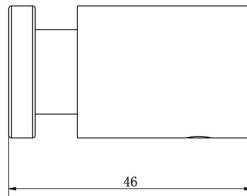

Product Specifications

Code: DOT-40-GM
Finish: Gunmetal
Barcode: 9339897031912
Primary Material: 304 Stainless Steel
Technical Features: Solid Brass Fixing Mount

Experience, *the difference.*

LINSOL.COM.AU