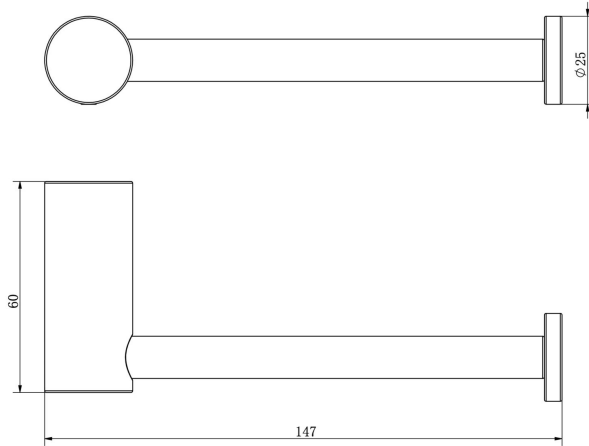

Dotti Toilet Roll Holder

Product Specifications

Code: DOT-41-AB
Finish: Aged Bronze
Barcode: 9339897031936
Primary Material: 304 Stainless Steel
Technical Features: Solid Brass Fixing Mount

DOT-41-AB
Aged Bronze
PVD