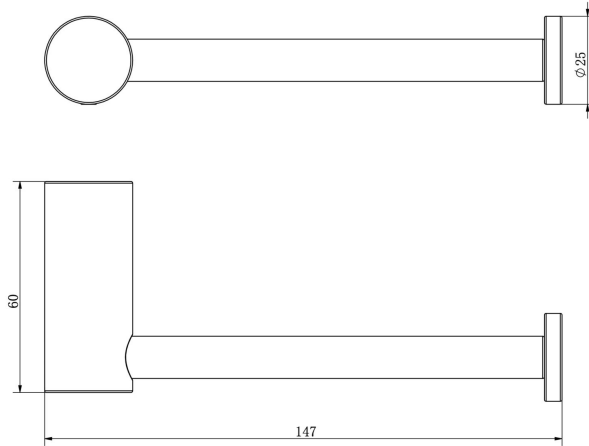

# Dotti Toilet Roll Holder

## Product Specifications

**Code:** DOT-41-BN  
**Finish:** Brushed Nickel  
**Barcode:** 9339897031950  
**Primary Material:** 304 Stainless Steel  
**Technical Features:** Solid Brass Fixing Mount

**DOT-41-AB**  
*Aged Bronze*  
PVD