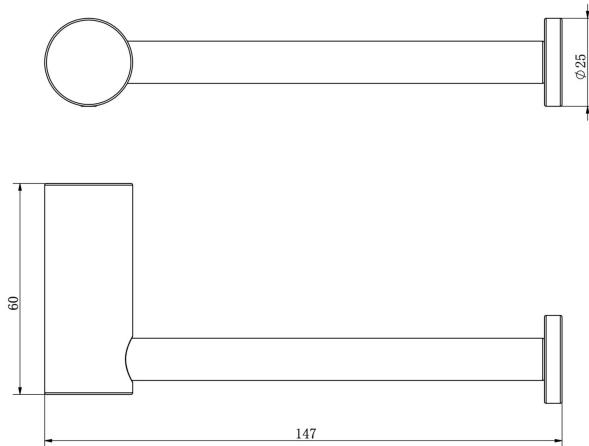

Dotti Toilet Roll Holder

Product Specifications

Code: DOT-41-GM

Finish: Gunmetal

Barcode: 9339897032155

Primary Material: 304 Stainless Steel

Technical Features: Solid Brass Fixing Mount

DOT-41-AB
Aged Bronze
PVD