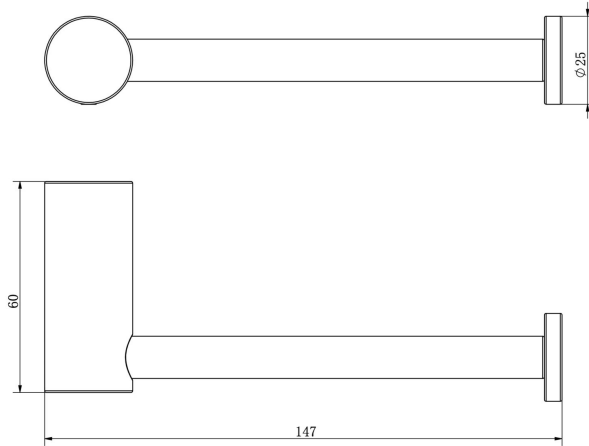

Dotti Toilet Roll Holder

Product Specifications

Code: DOT-41-MB
Finish: Matte Black
Barcode: 9339897032162
Primary Material: 304 Stainless Steel
Technical Features: Solid Brass Fixing Mount

DOT-41-AB
Aged Bronze
PVD