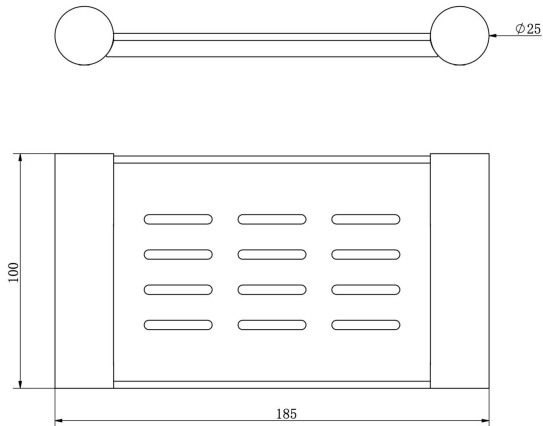

Product Specifications

Code: DOT-42-GM
Finish: Gunmetal
Barcode: 9339897032216
Primary Material: 304 Stainless Steel
Technical Features: Solid Brass Fixing Mount

DOT-42-AB
Aged Bronze
PVD

DOT-42-BB
Brushed Brass
PVD