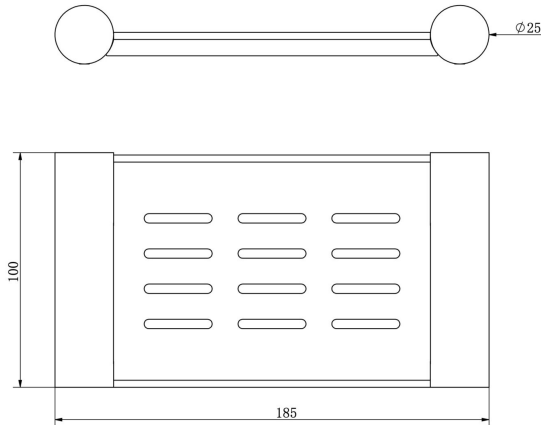

Product Specifications

Code: DOT-42-MB
Finish: Matte Black
Barcode: 9339897032223
Primary Material: 304 Stainless Steel
Technical Features: Solid Brass Fixing Mount

DOT-42-AB
Aged Bronze
PVD

DOT-42-BB
Brushed Brass
PVD