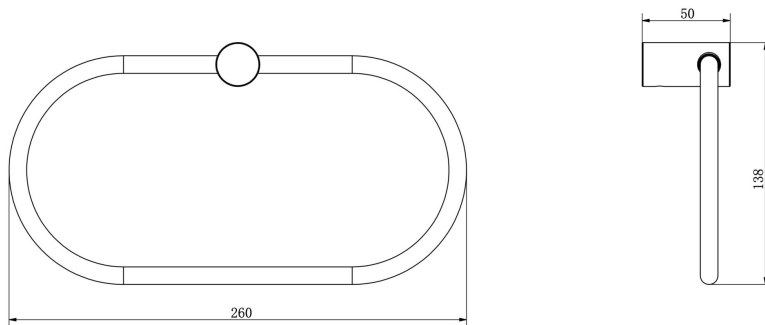

Product Specifications

Code: DOT-43-GM
Finish: Gunmetal
Barcode: 9339897032278
Primary Material: 304 Stainless Steel
Technical Features: Solid Brass Fixing Mount

DOT-43-MB
Matte Black
Electroplate

DOT-43-GM
Gunmetal
PVD