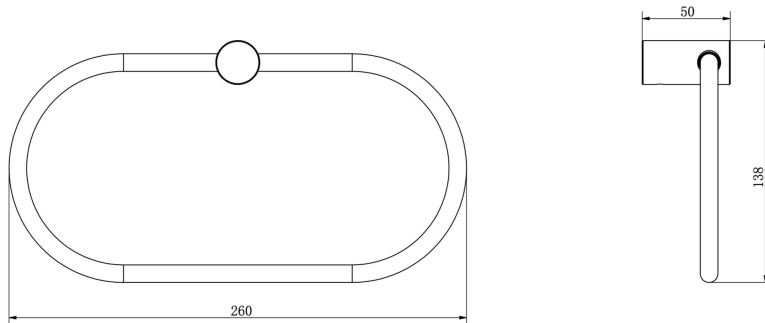

Product Specifications

Code: DOT-43-MB
Finish: Matte Black
Barcode: 9339897032285
Primary Material: 304 Stainless Steel
Technical Features: Solid Brass Fixing Mount

DOT-43-MB
Matte Black
Electroplate

DOT-43-GM
Gunmetal
PVD