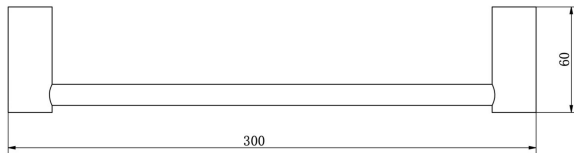

Product Specifications

Code: DOT-44-MB
Finish: Matte Black
Barcode: 9339897032346
Primary Material: 304 Stainless Steel
Technical Features: Solid Brass Fixing Mount

Experience, *the difference.*

LINSOL.COM.AU