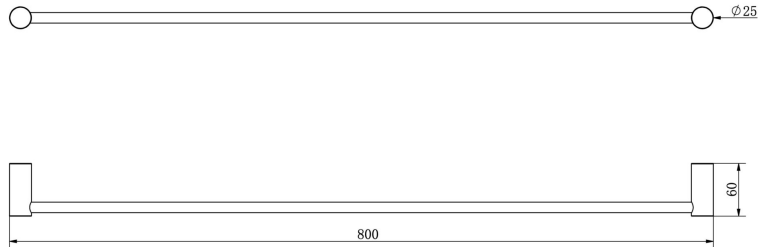

Dotti 800mm Single Towel Rail

Product Specifications

Code: DOT-45-AB
Finish: Aged Bronze
Barcode: 9339897032353
Primary Material: 304 Stainless Steel
Technical Features: Solid Brass Fixing Mount

DOT-45-AB
Aged Bronze
PVD