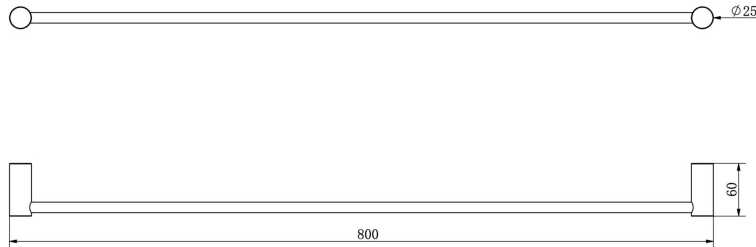

Dotti 800mm Single Towel Rail

Product Specifications

Code: DOT-45-CH
Finish: Chrome
Barcode: 9339897032834
Primary Material: 304 Stainless Steel
Technical Features: Solid Brass Fixing Mount

DOT-45-AB
Aged Bronze
PVD