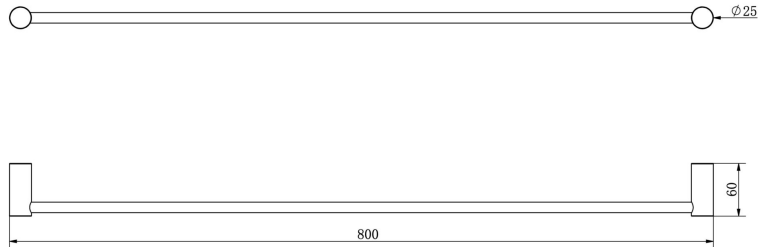

Dotti 800mm Single Towel Rail

Product Specifications

Code: DOT-45-GM
Finish: Gunmetal
Barcode: 9339897032841
Primary Material: 304 Stainless Steel
Technical Features: Solid Brass Fixing Mount

DOT-45-AB
Aged Bronze
PVD